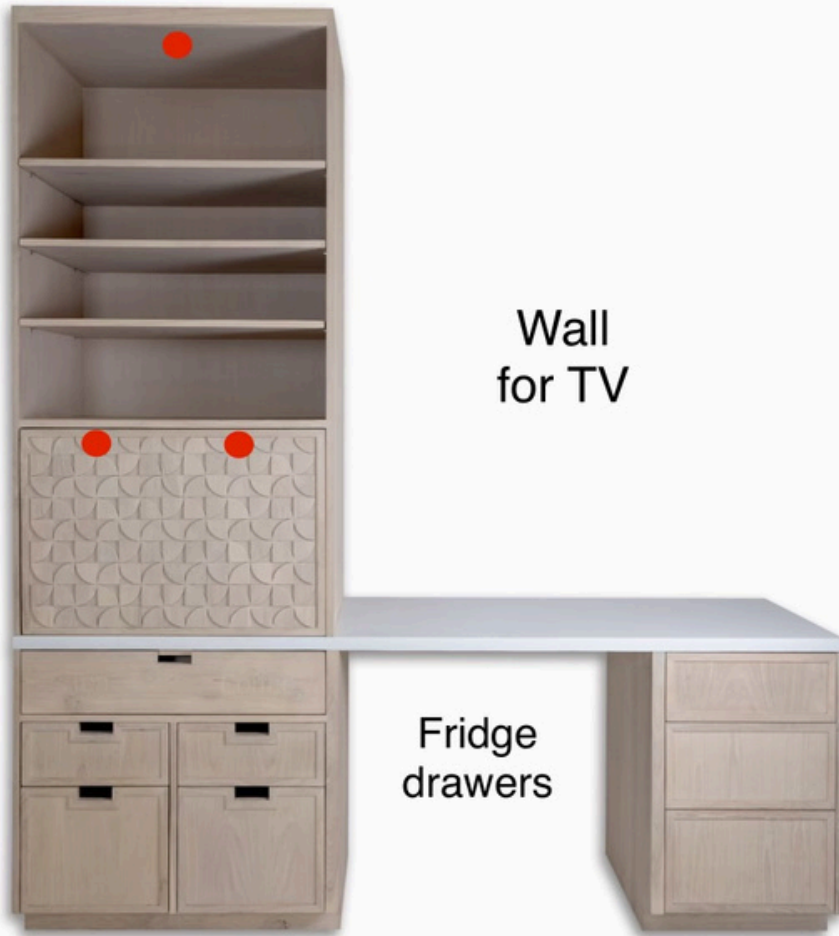

**DESIGNER TILES USED
THROUGHOUT HOME**

**BEDROOM 3
BEHIND VANITY**

Flex Bath Tile

Flex Bath Floor Tiles

**OUTDOOR APPLIANCES
467 ANAPUNI LOOP**

**Sub Zero 24" Designer
Outdoor Refrigerator Drawers**

**DCS 36" Traditional
Grill with Rotisserie**

**Custom Whitewashed Teak
Chevron Doors**

Outdoor Shower Gates

Primary Bedroom Hall Cabinets

Primary Bath Vanity

Bedroom Coffee/Snack Cabinet

**Entry Door - Emtex Spencer
Lever Modern Rectangular
Rosette Satin Brass**