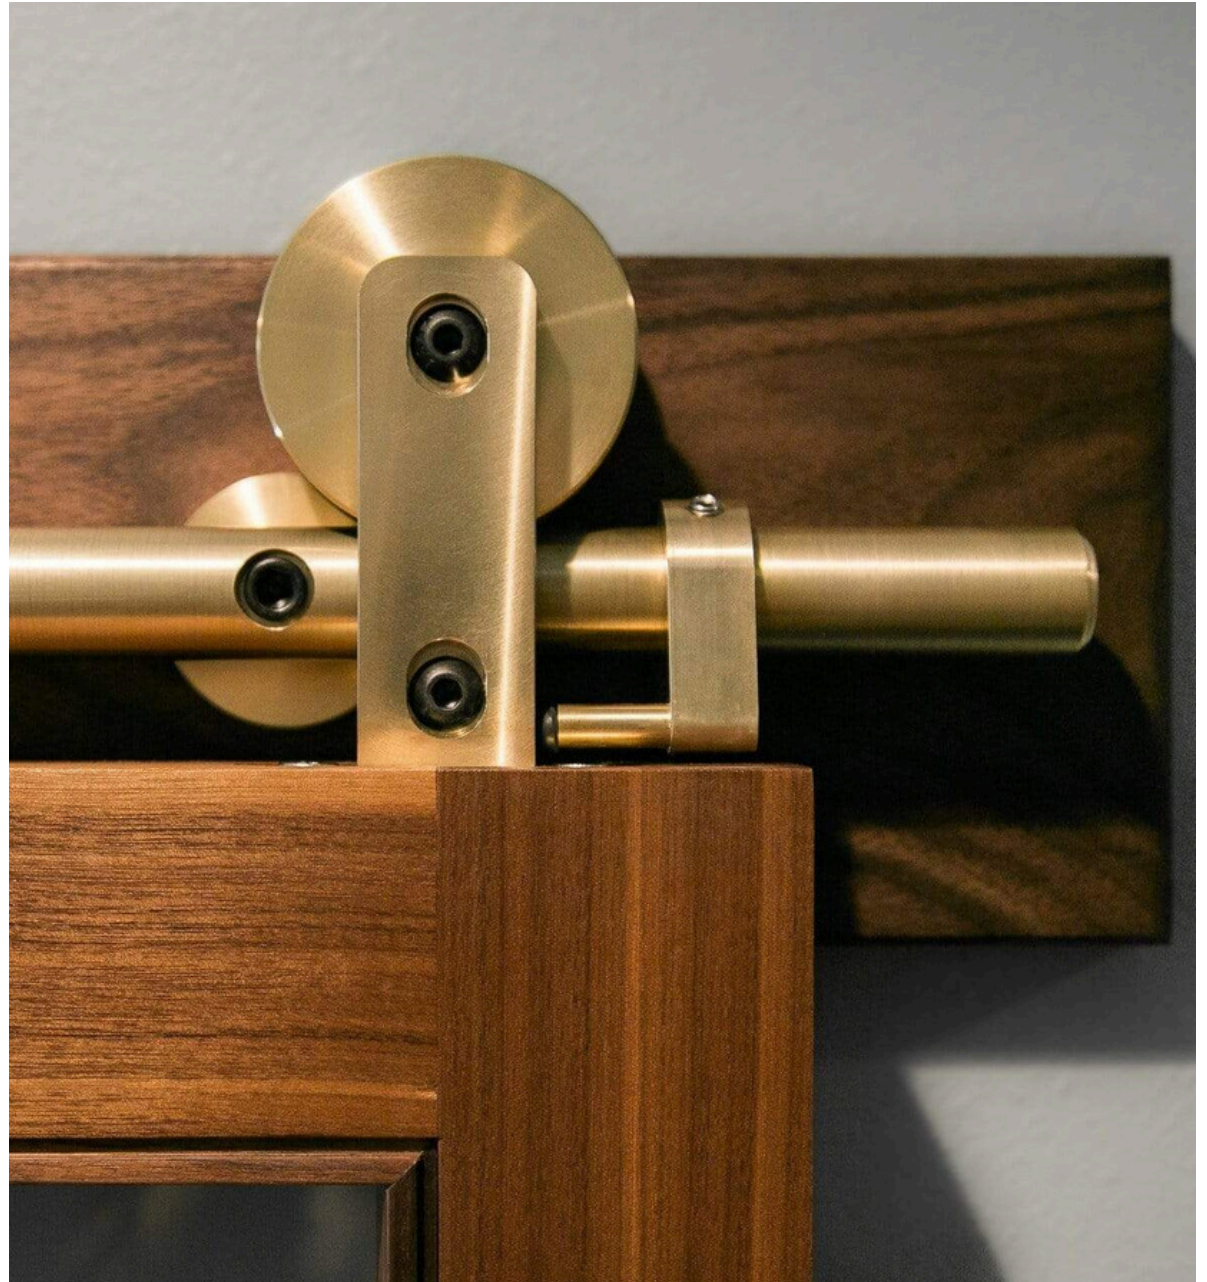

**Custom Whitewashed Teak
Chevron Doors**

Outdoor Shower Gates

Primary Bedroom Hall Cabinets

Primary Bath Vanity

Bedroom Coffee/Snack Cabinet

Bedroom Coffee/Snack Cabinet

Flex Bathroom Cabinets

Custom Tile Bath

**Entry Door - Emtex Spencer
Lever Modern Rectangular
Rosette Satin Brass**

**Serena & Lily
Dining Area Chandelier**

**Swiss Rod Brass
Modern Barn Door
Hardware Kit**

**KOHLER Anthem Three
Function Thermostatic Valve**

**KOHLER Shower
Temperature Control
Valve**

**KOHLER
10-Inch Contemporary
Square Rain Showerhead**

Master Bath Fixtures:

**KOHLER
Vibrant Brushed Bronze**

**KOHLER
Floor-mount bath filler trim
with handshower.**