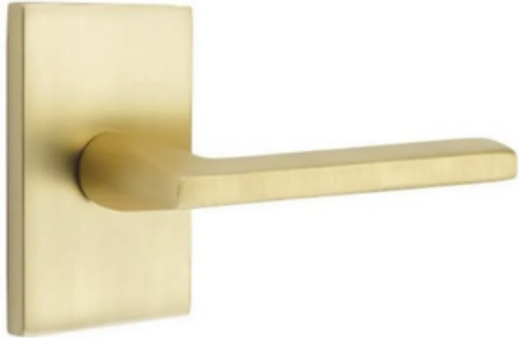

**Custom Whitewashed Teak
Chevron Doors**

Outdoor Shower Gates

Primary Bedroom Hall Cabinets

Primary Bath Vanity

Bedroom Coffee/Snack Cabinet

Bedroom Coffee/Snack Cabinet

Flex Bathroom Cabinets

Custom Tile Bath

**Entry Door - Emtex Spencer
Lever Modern Rectangular
Rosette Satin Brass**

**Serena & Lily
Dining Area Chandelier**

**Swiss Rod Brass
Modern Barn Door
Hardware Kit**

**KOHLER Anthem Three
Function Thermostatic Valve**

**KOHLER Shower
Temperature Control
Valve**

**KOHLER
10-Inch Contemporary
Square Rain Showerhead**

Master Bath Fixtures:

**KOHLER
Vibrant Brushed Bronze**

**KOHLER
Floor-mount bath filler trim
with handshower.**