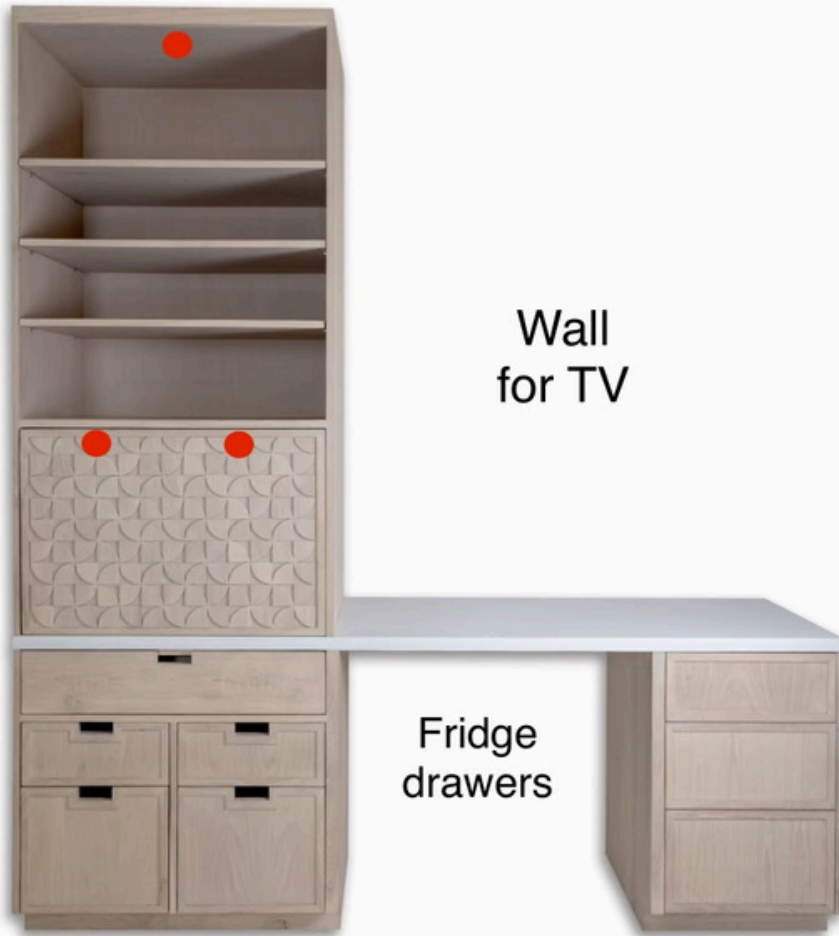

Primary Bedroom Hall Cabinets